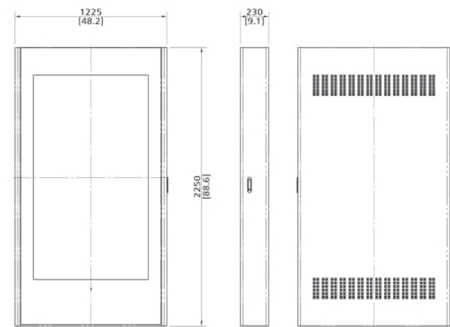

OUTDOOR DIGITAL SIGNAGE

MODEL

CLASS

H757SSV

75"

SPECIFICATIONS

Model	H757SSV	
Panel	Screen Size (diagonal)	75"
	Active Display Area (inch mm)	36.546 x 64.97 928.26 X 1650.24
	Resolution	1080 x 1920
	Aspect Ratio	16 : 9
	Display Colors	16.7 M
	Brightness (cd/m ² ; typ.)	2,500
	Contrast Ratio	5,000:1
	Response Time (ms; GTG)	8
	Viewing Angle	178°/178°
	Lifetime (hours)	50,000
	Backlight type	LED
Input	VGA (15pin D-Sub)	1
	HDMI	1
	DVI	1
	RS-232C	1
Power	Operating Voltage	100 - 240 VAC
	Consumption (typ.)	750W (without PC)
	Consumption per nits (max.)	0.3 W
	Heater Block (with PC Case)	1.7KW / Peak 2.4KW
Features	Auto Cooling System	Yes
	Auto Heating System	Yes
	Anti-Vandal Glass	Yes (12mm = 5mm+5mm)
	Anti Reflection Coating	Yes
	Auto Brightness Sensor	Yes
Operation	Temperature (°C)	-30 ~ 50
	Humidity (%)	20 - 80
	Storage (°C)	-40 ~ 60
	OSD Language	10 Lang
Approvals	Ingress Protection	IP66
Dimension	Set (W x H x D), inch mm	48.2 x 88.6 x 9.1 1225 x 2250 x 230
Weight	Set (lb kg)	595.25 270
Mounting (Bottom mounting)		M10 wedge anchor (8 pcs)
Computer		Option

DIMENSIONS

[unit: mm | [inch]]

Specifications and design are subject to change without notice. See our website for detailed information.

UPDATE : SEP. 2015