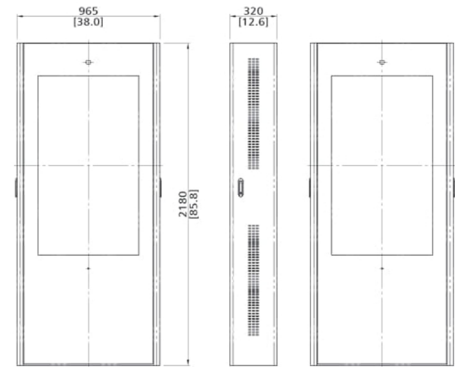

OUTDOOR DIGITAL SIGNAGE

MODEL

CLASS

H557SDV

55"

SPECIFICATIONS

Model	H557SDV	
Panel	Screen Size (diagonal)	55" x 2
	Active Display Area (inch mm)	47.62 x 26.787 1209.6 x 680.4
	Resolution	1920 x 1080
	Aspect Ratio	16:9
	Display Colors	16.7 M
	Brightness (cd/m ² ; typ.)	2500
	Contrast Ratio	5000:1
	Response Time (ms; GTG)	8
	Viewing Angle	178°/178°
	Lifetime (hours)	50,000
	Backlight type	LED
Input	VGA (15pin D-Sub)	1
	HDMI	1
	DVI	1
	RS-232C	1
Power	Operating Voltage	100 - 240 VAC
	Consumption (typ.)	1KW (Without PC)
	Consumption per nits (max.)	0.32 W
	Heater Block (with PC Case)	1.7KW / Peak 2.4 KW
Features	Auto Cooling System	Yes
	Auto Heating System	Yes
	Anti-Vandal Glass	Yes (8mm = 3mm+3mm)
	Anti Reflection Coating	Yes
Operation	Auto Brightness Sensor	Yes
	Temperature (°C)	-30 - 50
	Humidity (%)	20 - 80
	Storage (°C)	-40 - 60
Approvals	OSD Language	10 Lang
Approvals	Ingress Protection	IP66
Dimension	Set (W x H x D), inch mm	38.0 x 85.8 x 12.6 965 x 2180 x 320
Weight	Set (lb kg)	610.68 277
Mounting (Bottom mounting)		M10 wedge anchor (6 pcs)
Computer		Option

DIMENSIONS

[unit: mm | [inch]]

Specifications and design are subject to change without notice. See our website for detailed information.

UPDATE : JUL. 2016